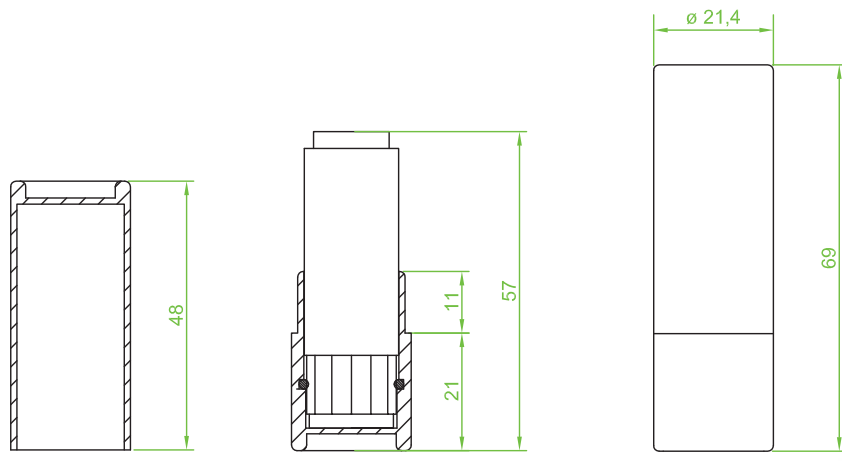

W W W . l e o p l a s t g r o u p . c o m

Working for sustainability

CARDBOARD Family

Standard items
to be customised

CARDBOARD LIPSTICK

W W W . l e o p l a s t g r o u p . c o m

PRINTABLE AREA:

MINIMUM ORDER QUANTITY 10.000

TIMING DETAILS

13 WEEKS LEAD TIME FROM ORDER AND ARTWORK

CARDBOARD $\varnothing 36$ COMPACT

W W W . l e o p l a s t g r o u p . c o m

$\varnothing 36$ Pan (top view)

$\varnothing 36$ Cap

$\varnothing 36$ Pan

$\varnothing 36$ Base

$\varnothing 36$ Cap (top view)

PRINTABLE AREA:

MINIMUM ORDER QUANTITY 10.000

TIMING DETAILS

13 WEEKS LEAD TIME FROM ORDER AND ARTWORK

CARDBOARD ϕ 59 COMPACT

W W W . l e o p l a s t g r o u p . c o m

PRINTABLE AREA:

MINIMUM ORDER QUANTITY 10.000

TIMING DETAILS

13 WEEKS LEAD TIME FROM ORDER AND ARTWORK