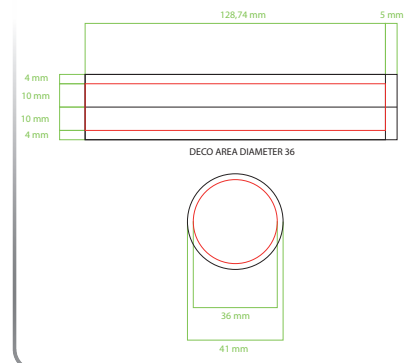

TIMING DETAILS

13 WEEKS LEAD TIME FROM ORDER AND ARTWORK

CARDBOARD $\varnothing 36$ COMPACT

W W W . l e o p l a s t g r o u p . c o m

$\varnothing 36$ Pan (top view)

$\varnothing 36$ Cap

$\varnothing 36$ Pan

$\varnothing 36$ Base

$\varnothing 36$ Cap (top view)

PRINTABLE AREA:

MINIMUM ORDER QUANTITY 10.000

TIMING DETAILS

13 WEEKS LEAD TIME FROM ORDER AND ARTWORK

CARDBOARD ϕ 59 COMPACT

W W W . l e o p l a s t g r o u p . c o m

PRINTABLE AREA:

MINIMUM ORDER QUANTITY 10.000

TIMING DETAILS

13 WEEKS LEAD TIME FROM ORDER AND ARTWORK