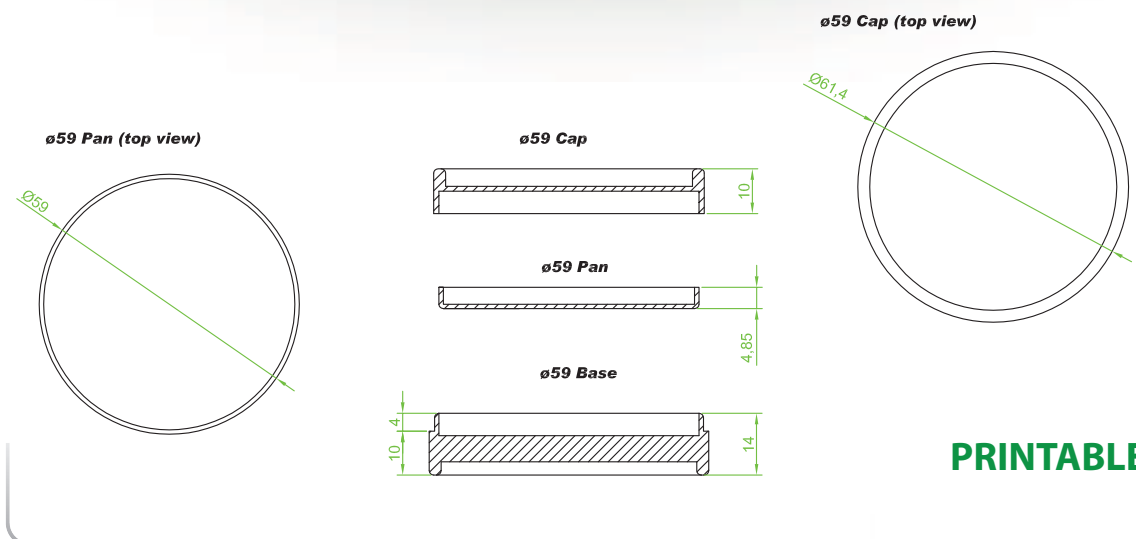

$\varnothing 36$ Base

$\varnothing 36$ Cap (top view)

PRINTABLE AREA:

MINIMUM ORDER QUANTITY 10.000

TIMING DETAILS

13 WEEKS LEAD TIME FROM ORDER AND ARTWORK

CARDBOARD ϕ 59 COMPACT

W W W . l e o p l a s t g r o u p . c o m

PRINTABLE AREA:

MINIMUM ORDER QUANTITY 10.000

TIMING DETAILS

13 WEEKS LEAD TIME FROM ORDER AND ARTWORK