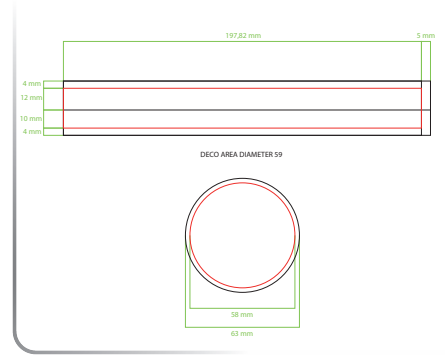

TIMING DETAILS

13 WEEKS LEAD TIME FROM ORDER AND ARTWORK

CARDBOARD $\varnothing 36$ COMPACT

W W W . l e o p l a s t g r o u p . c o m

$\varnothing 36$ Pan (top view)

$\varnothing 36$ Cap

$\varnothing 36$ Pan

$\varnothing 36$ Base

$\varnothing 36$ Cap (top view)

PRINTABLE AREA:

MINIMUM ORDER QUANTITY 10.000

TIMING DETAILS

13 WEEKS LEAD TIME FROM ORDER AND ARTWORK

CARDBOARD ϕ 59 COMPACT

W W W . l e o p l a s t g r o u p . c o m

PRINTABLE AREA:

MINIMUM ORDER QUANTITY 10.000

TIMING DETAILS

13 WEEKS LEAD TIME FROM ORDER AND ARTWORK