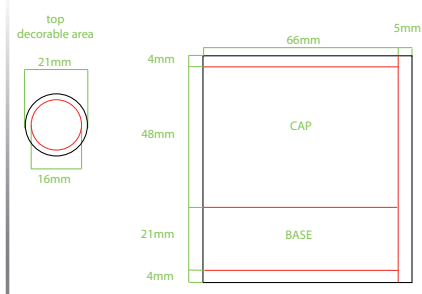

W W W . l e o p l a s t g r o u p . c o m

Working for sustainability

CARDBOARD Family

Standard items
to be customised

CARDBOARD LIPSTICK

W W W . l e o p l a s t g r o u p . c o m

PRINTABLE AREA:

MINIMUM ORDER QUANTITY 10.000

TIMING DETAILS

13 WEEKS LEAD TIME FROM ORDER AND ARTWORK

CARDBOARD $\varnothing 36$ COMPACT

W W W . l e o p l a s t g r o u p . c o m

$\varnothing 36$ Pan (top view)

$\varnothing 36$ Cap

$\varnothing 36$ Pan

$\varnothing 36$ Base

$\varnothing 36$ Cap (top view)

PRINTABLE AREA:

MINIMUM ORDER QUANTITY 10.000

TIMING DETAILS

13 WEEKS LEAD TIME FROM ORDER AND ARTWORK

CARDBOARD ϕ 59 COMPACT

W W W . l e o p l a s t g r o u p . c o m

PRINTABLE AREA:

MINIMUM ORDER QUANTITY 10.000

TIMING DETAILS

13 WEEKS LEAD TIME FROM ORDER AND ARTWORK